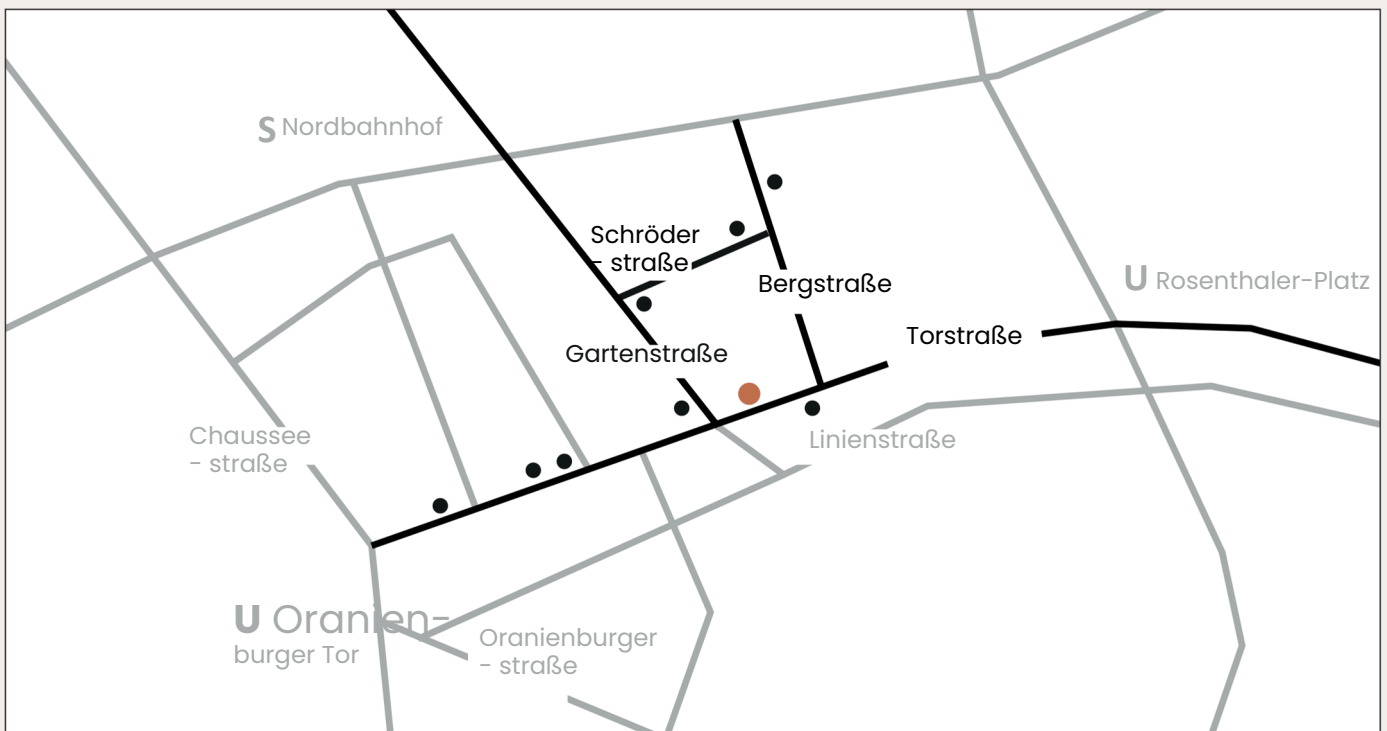

€ 400 / day

€ 60 / hour

Torstrasse 177 | 10115 Berlin

THE VIEW

LOCATION

Situated in the vibrant heart of Berlin Mitte, where everything you need is within walking distance, this spot is the perfect location to hold your meeting.

The diverse neighborhood has numerous restaurants and cafes, supermarkets, cutting-edge art galleries, theaters, museums as well as bars and clubs in walkig distance.

U-BAHN
U5, U6

S-BAHN
S1, S2, S25, S26

TRAIN
Main Station
1.9 km

AIRPORT
Berlin-Brandenburg
25 km

HIGHWA
Y A 100
Beusselstraße I 6,3 km

TRAM/BUS
Tram 12, M1
Bus 100, 147, 300

RESTAURANTS
walking distance

SHOPPING
walking distance

HOTELS
walking distance